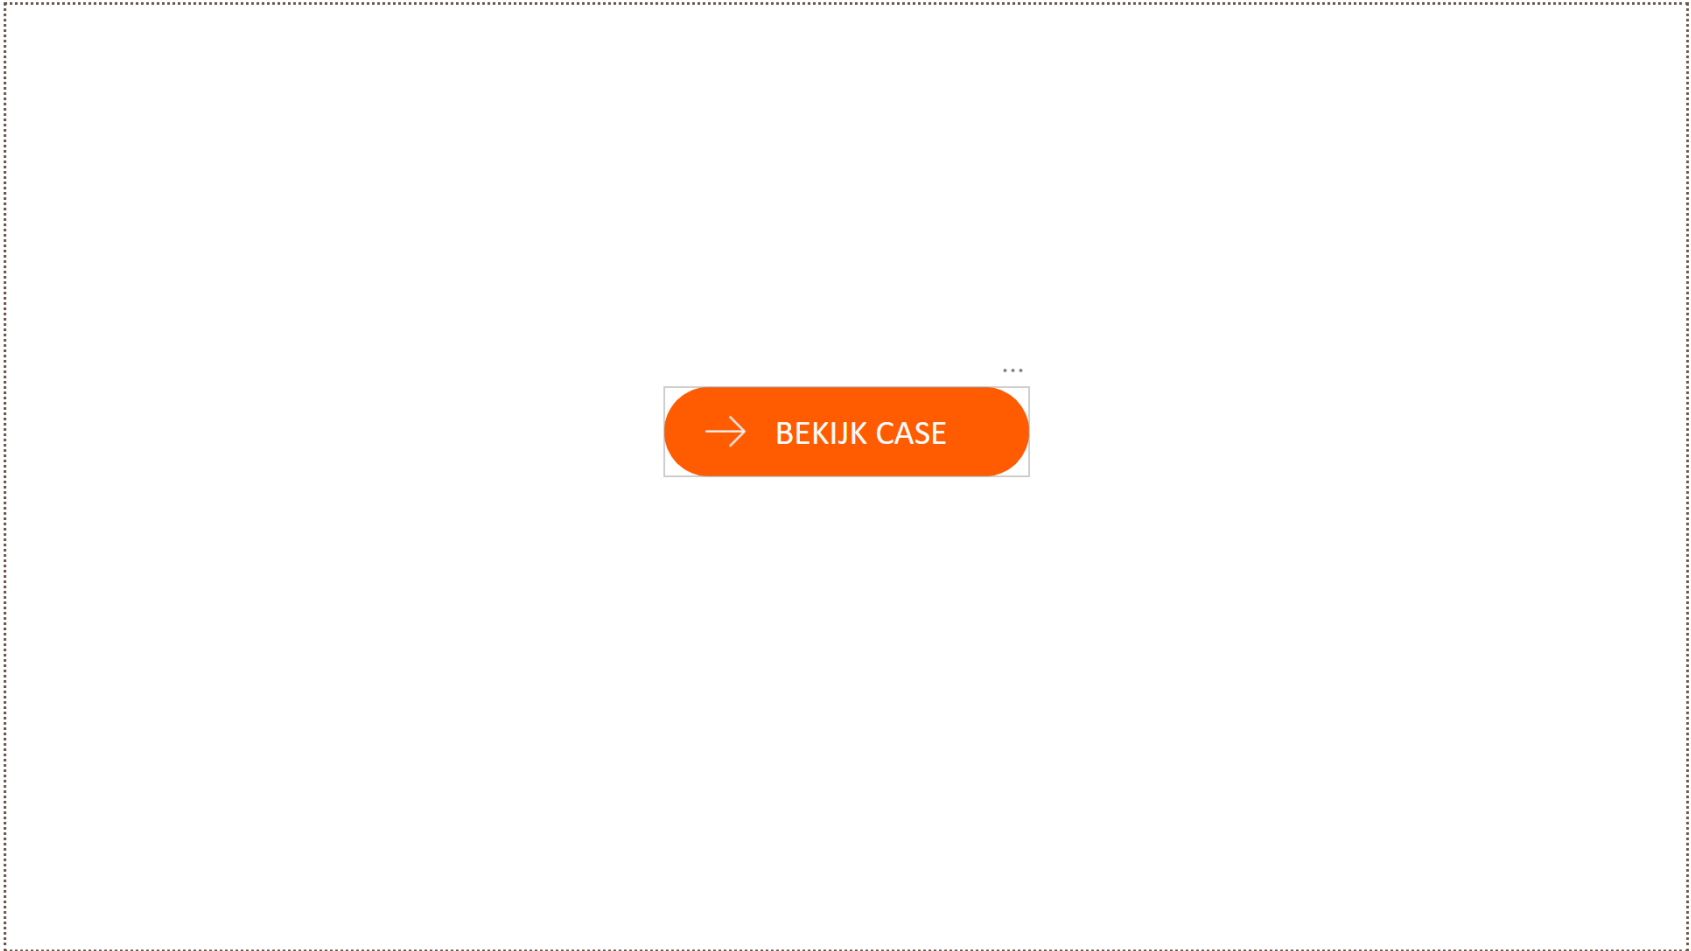

BEKIJK CASE

Website button

State default

State On hover

Convert into Power BI button

Button Style - DEFAULT

Shape

Shape: Rectangle

Rounded corners: 0 px

Text

Text: BEKIJK CASE

Font: Calibri, 20

Font color: Black

Horizontal alignment: Left

Vertical alignment: Middle

Padding: 4 px (top, bottom, right), 85 px (left)

Fill

Color: White

Image fit: Normal

Transparency: 0 %

Border

Color: White

Width: 1 px

Transparency: 0 %

Icon size: 35

Fill

Color: [Orange]

Image fit: Normal

Transparency: 0 %

Border

Color: [White]

Width: 1 px