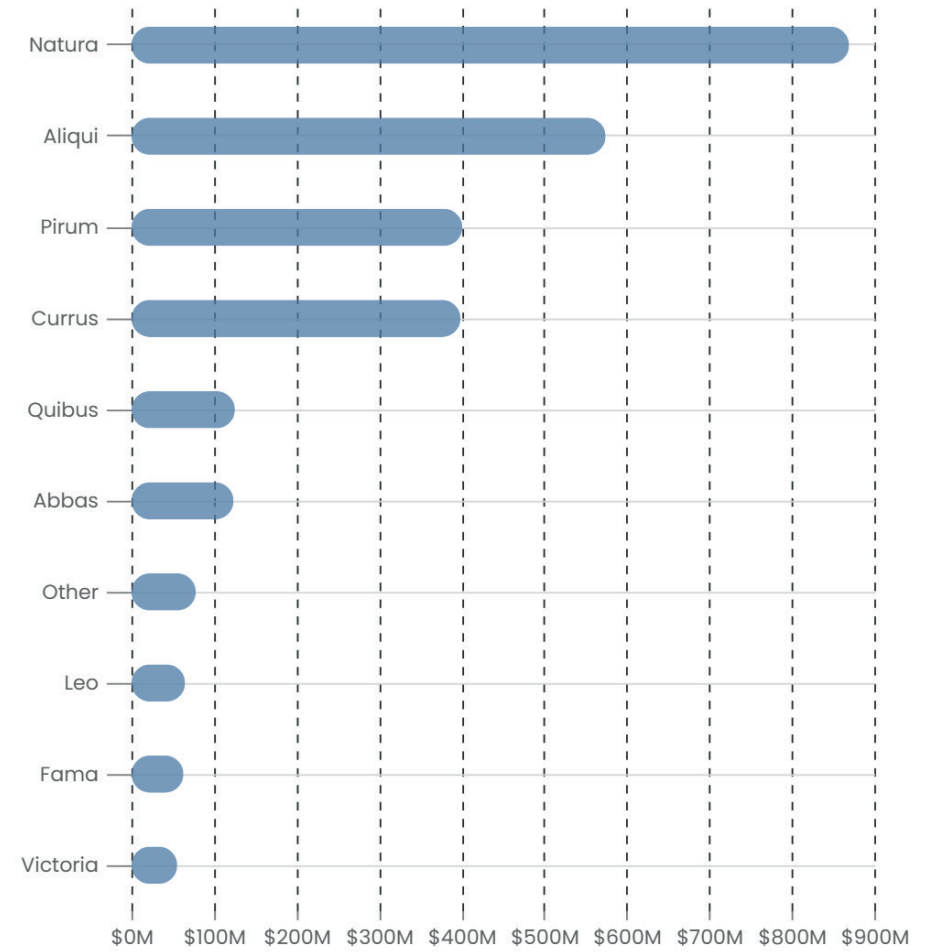

## Default Line chart

Just the default items that are on/off

## Deneb Line chart

Ticks with distance, axis padding, clipped lines, custom grid etc

## Default Bar chart

Just the default items that are on/off

## Deneb bar chart

Total Sales by category