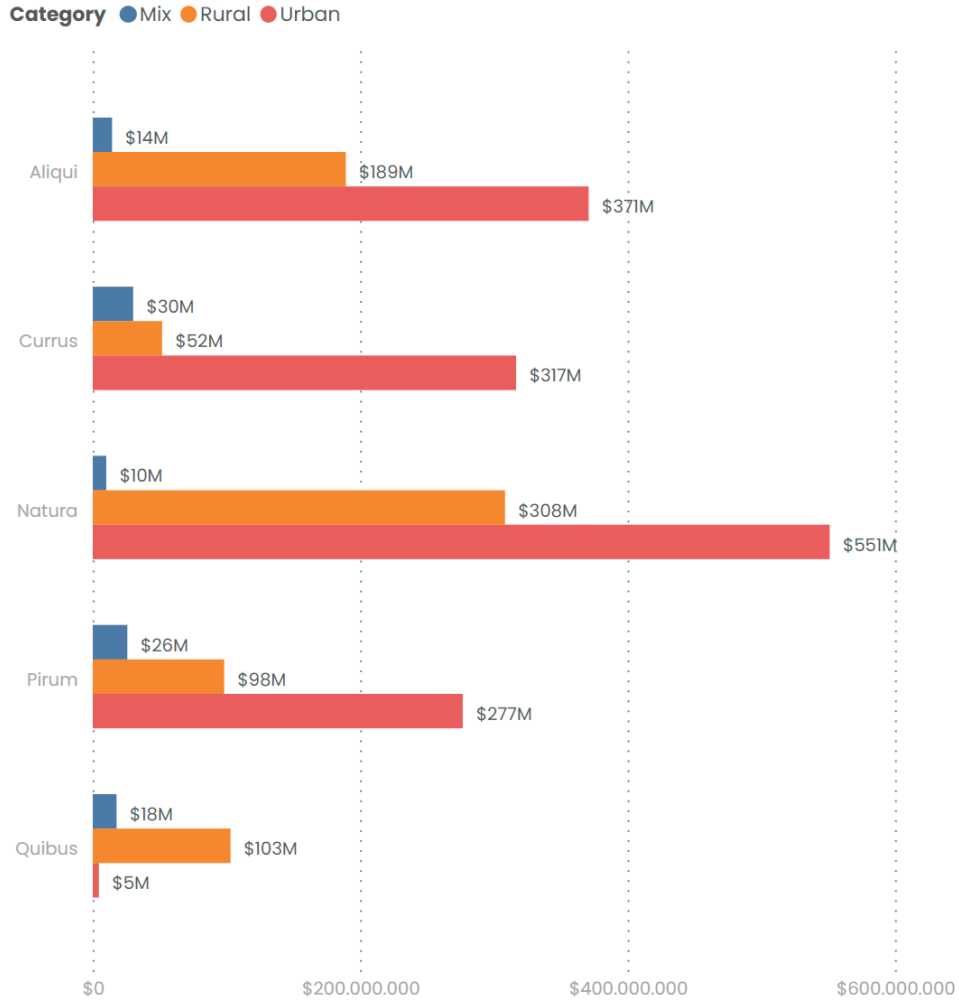

## Deneb bar chart

Total Sales by category

## Default Area visual

Just the default items that are on/off

## Deneb Area visual

Ticks with distance, axis padding, clipped lines, custom grid etc

## Default Clustered bar chart

Just the default items that are on/off