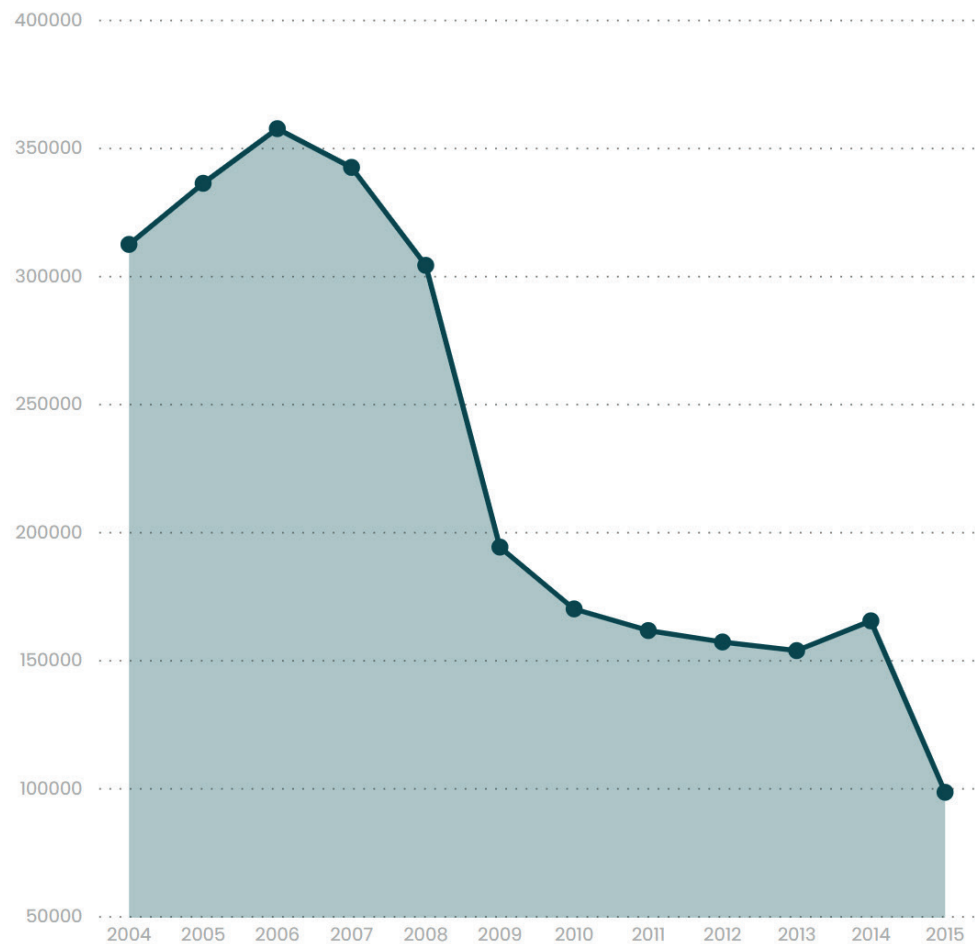

Default Area visual

Just the default items that are on/off