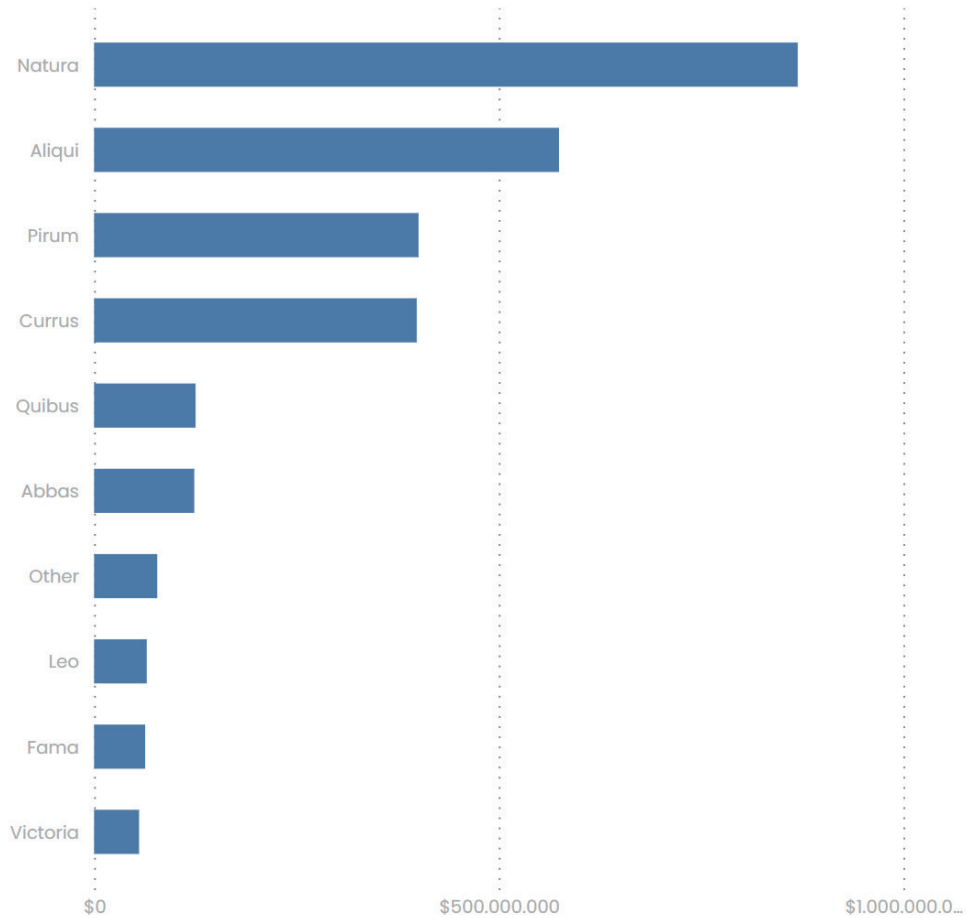

# Core vs Deneb

## Default Line chart

Just the default items that are on/off

## Deneb Line chart

Ticks with distance, axis padding, clipped lines, custom grid etc

## Default Bar chart

Just the default items that are on/off