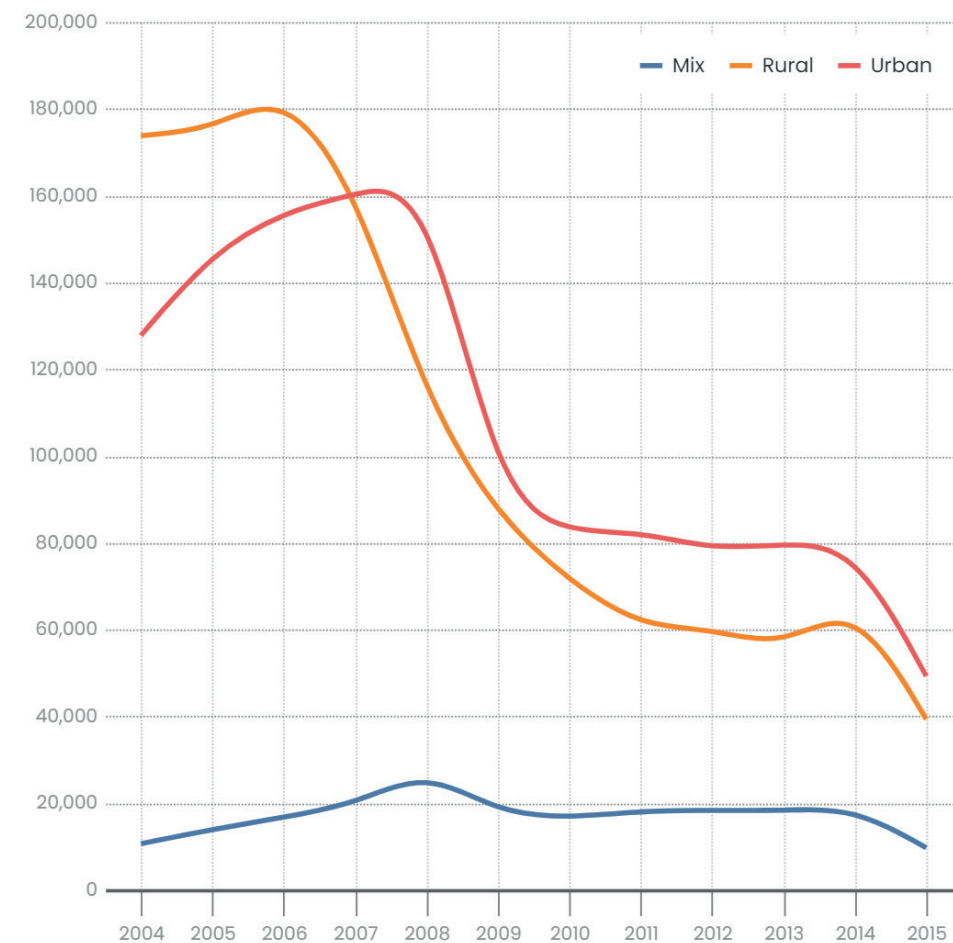

# Core vs Deneb

## Default Line chart

Just the default items that are on/off

## Deneb Line chart

Ticks with distance, axis padding, clipped lines, custom grid etc

### Default bar chart

Total Sales by Manufacturer