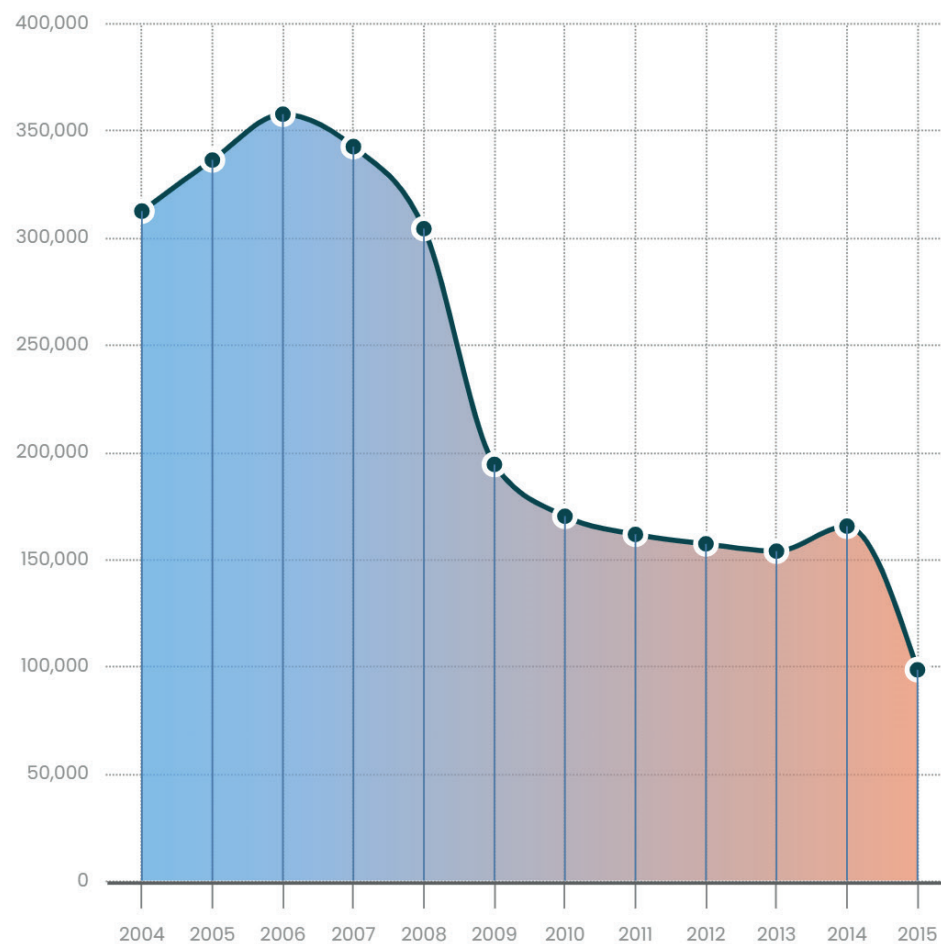

Deneb Area visual

Ticks with distance, axis padding, clipped lines, custom grid etc