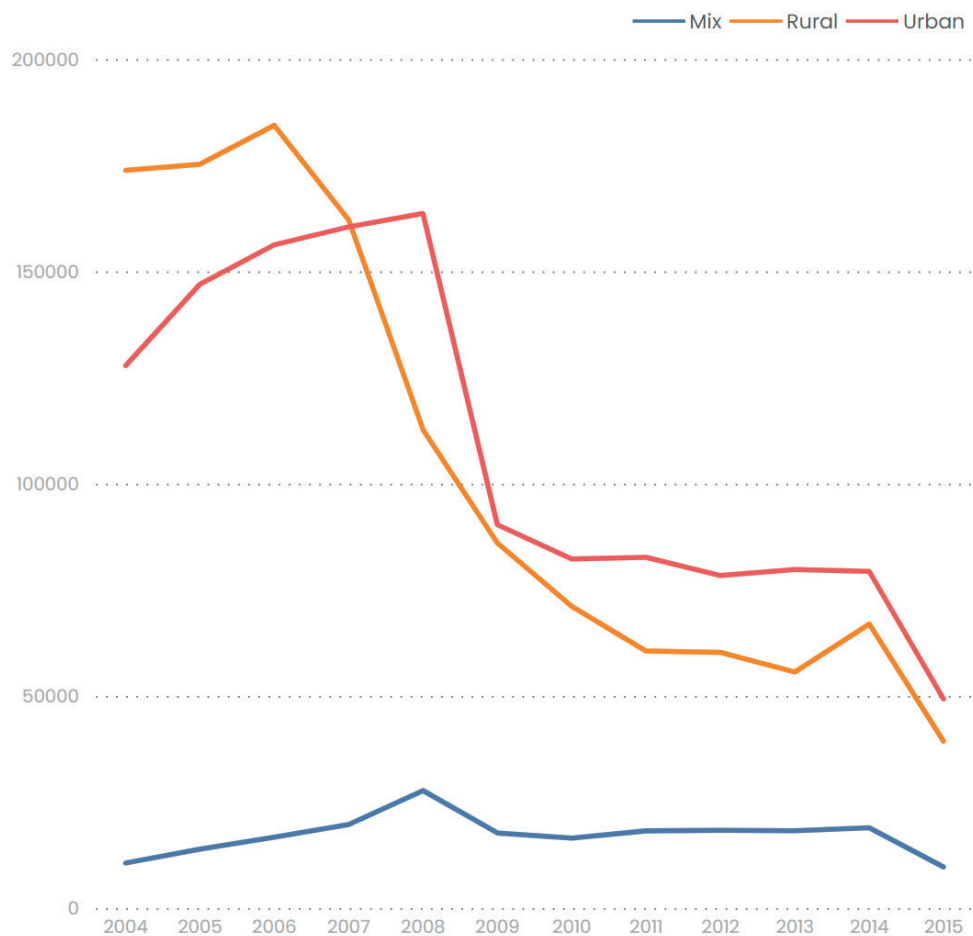

# Core vs Deneb

## Default Line chart

Just the default items that are on/off

## Deneb Line chart

Ticks with distance, axis padding, clipped lines, custom grid etc

### Default bar chart

Total Sales by Manufacturer