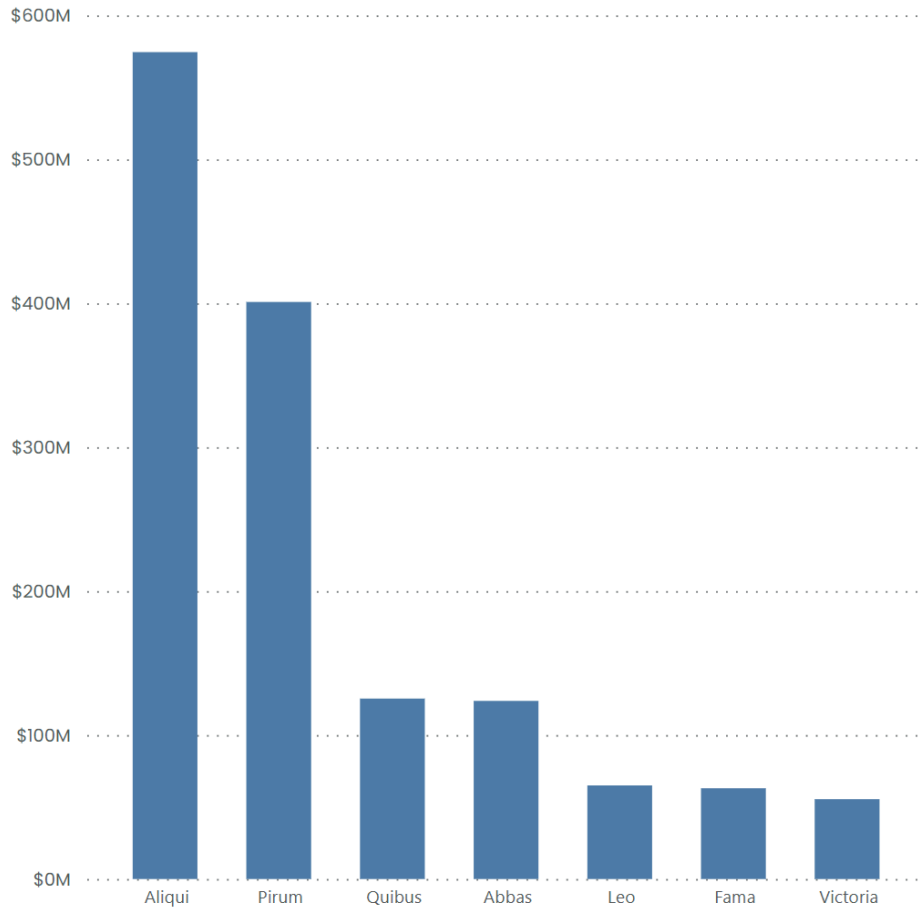

## Deneb Clustered bar chart

Custom Legend within JSON

● 2020 ● 2021 ● 2022

### Default bar chart

Total Sales by Manufacturer

### Deneb bar chart

Total Sales by Manufacturer