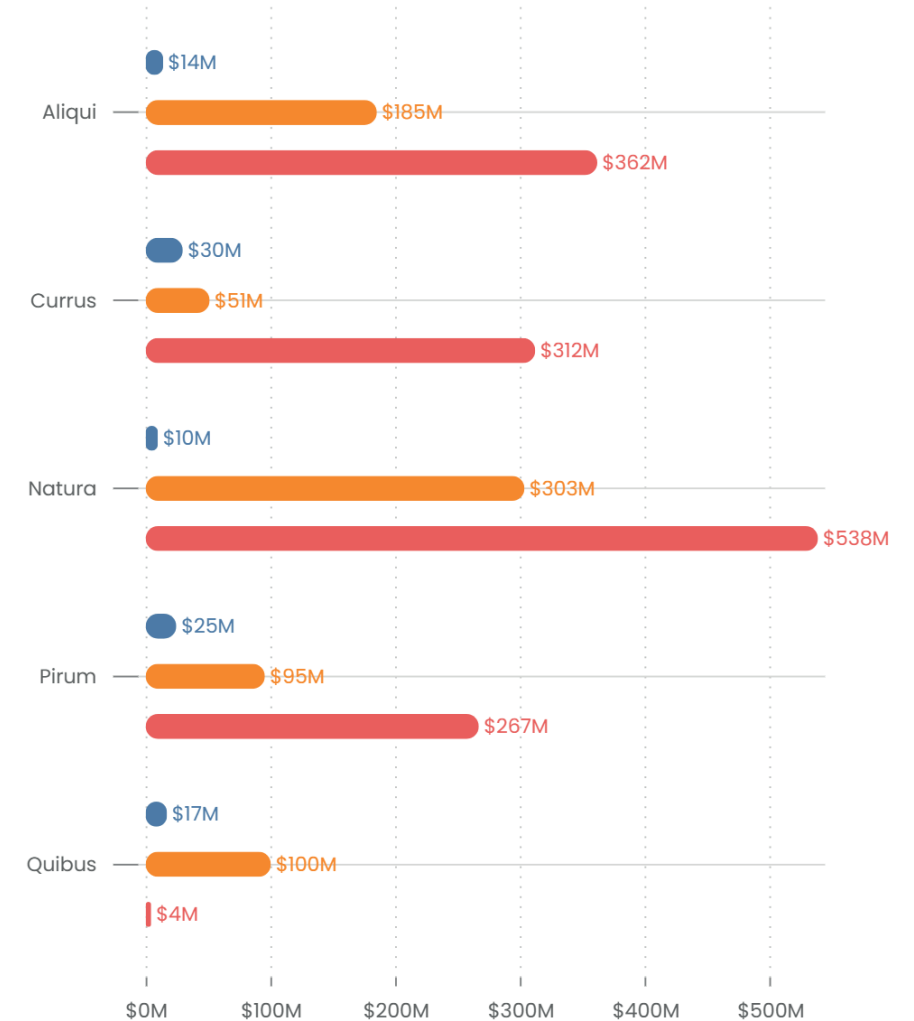

## Deneb Area visual

Ticks with distance, axis padding, clipped lines, custom grid etc

## Default Clustered bar chart

Just the default items that are on/off

## Deneb Clustered bar chart

Custom Legend within JSON

● 2020 ● 2021 ● 2022

### Default bar chart

Total Sales by Manufacturer