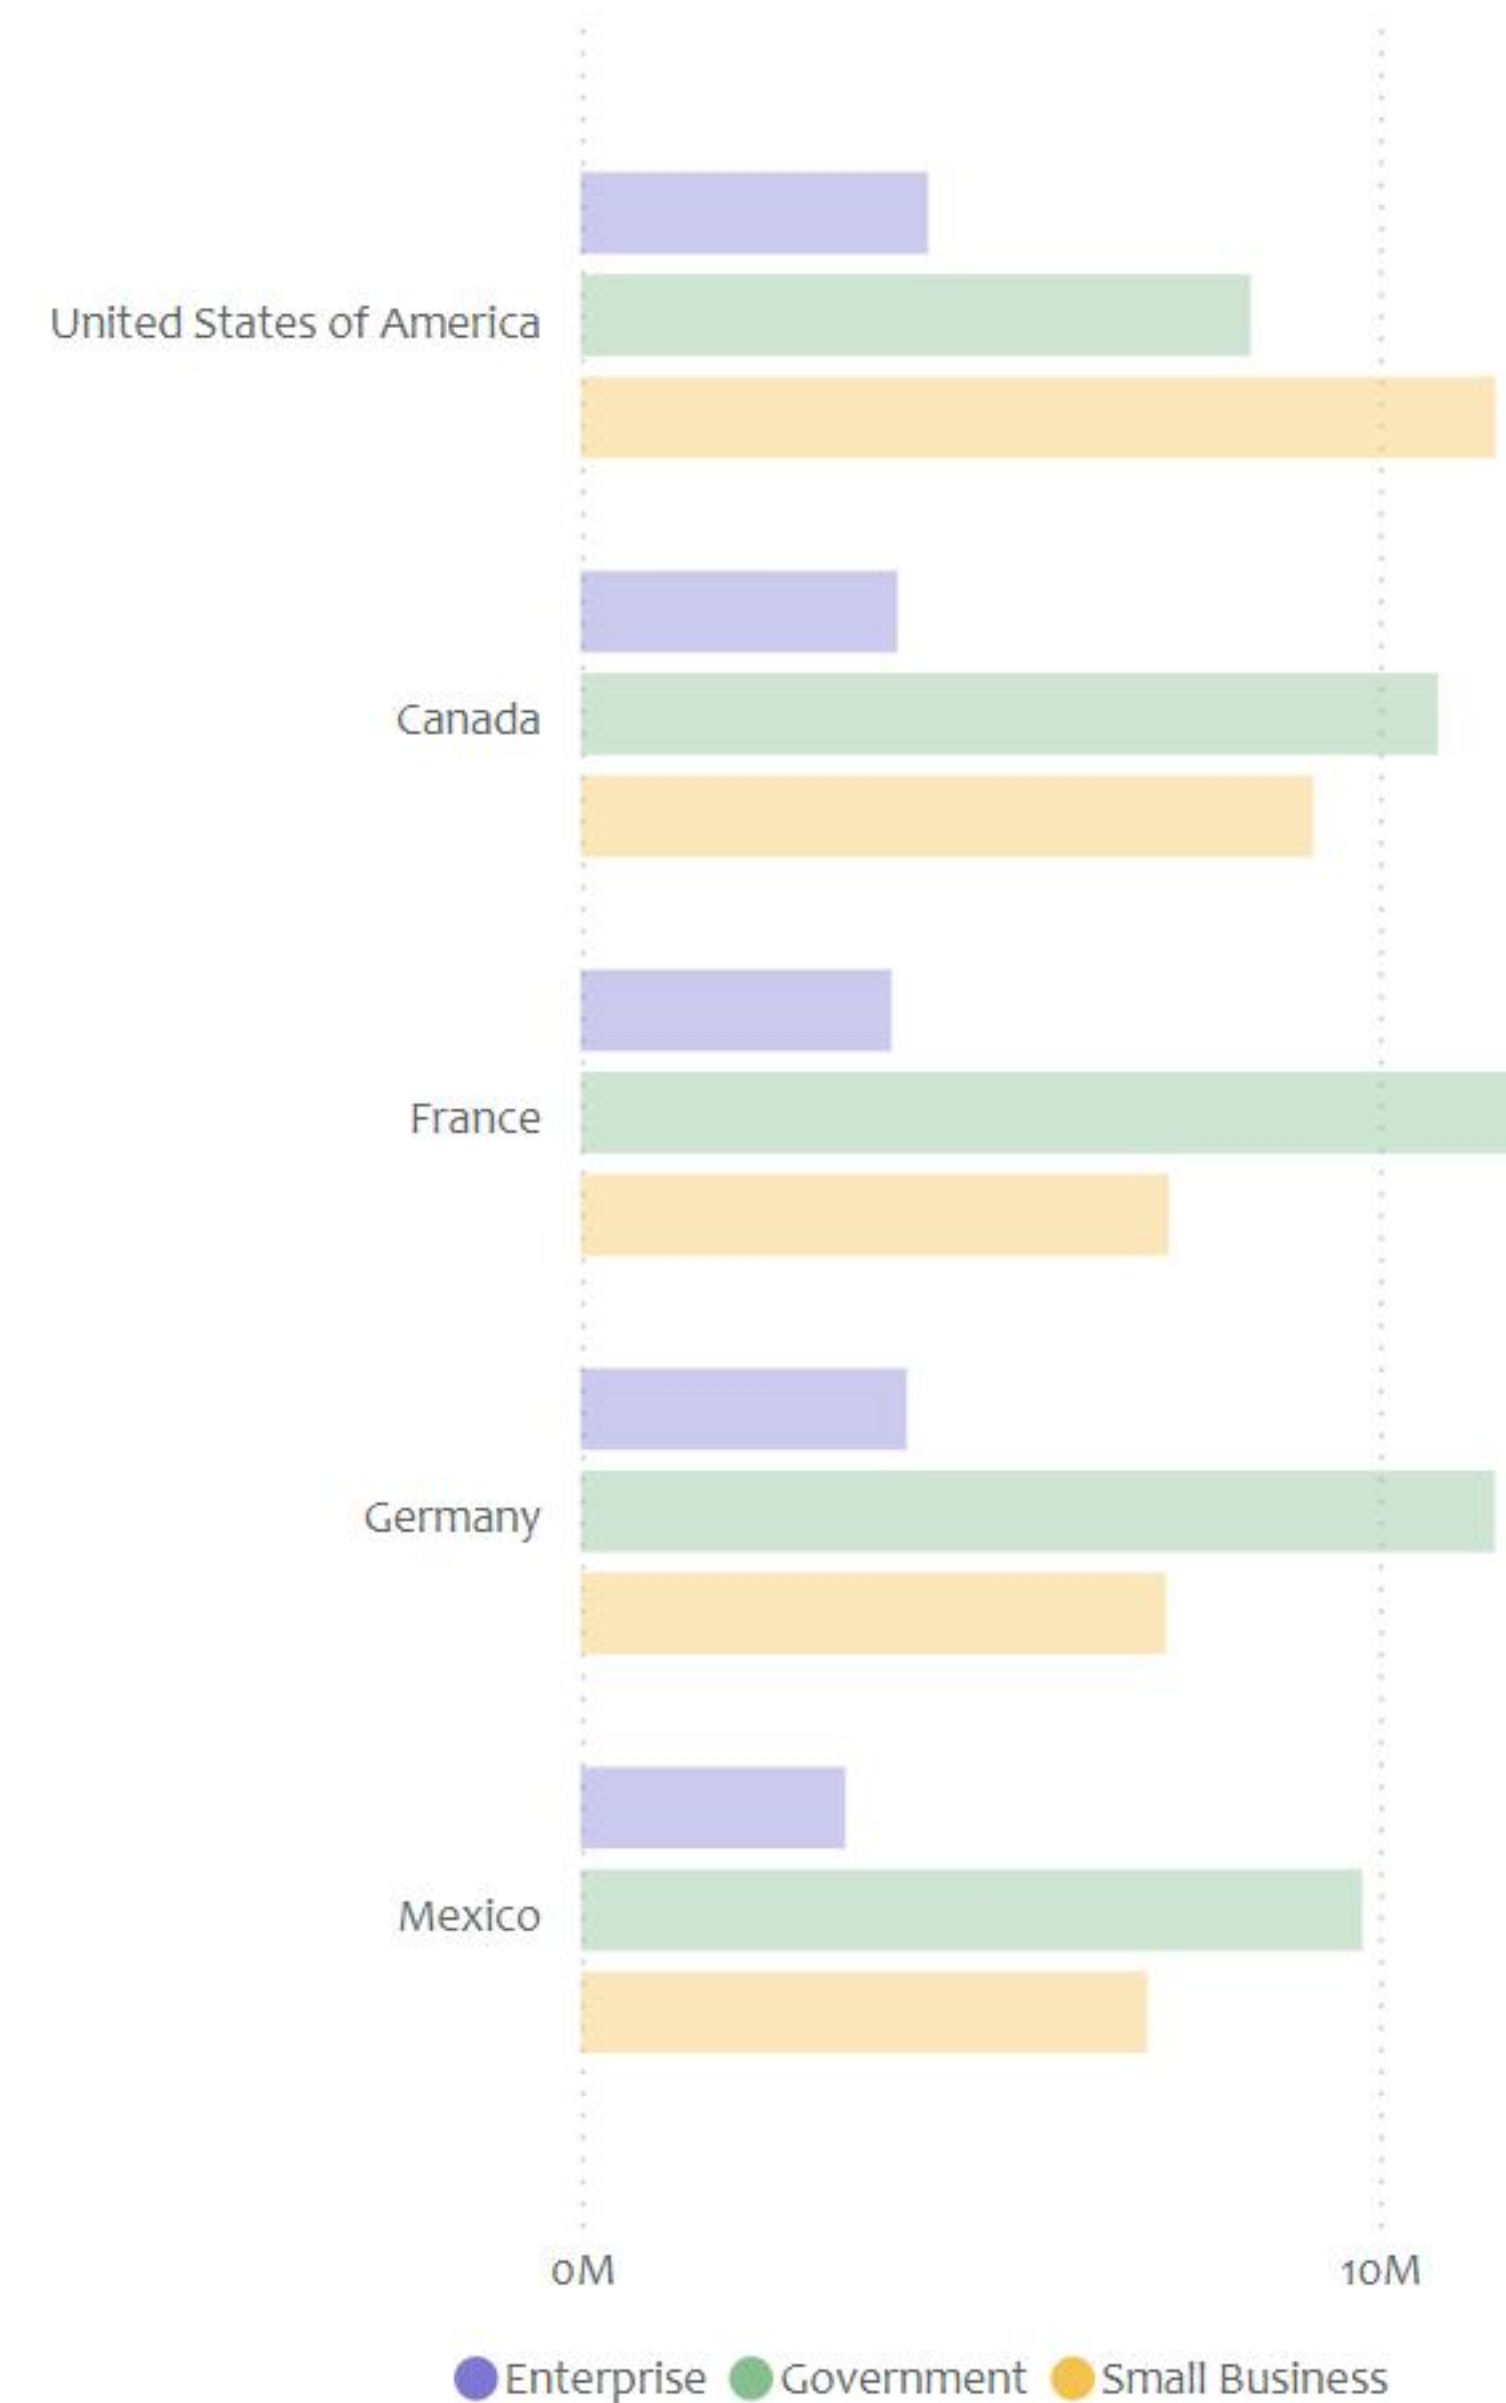

Free tips and tricks

How to make this amazing background

Use the new card visual to grab the best experience

→ Sales overview 2024

Lorem ipsum is een opvultekst die drukkers, zettters, grafisch ontwerpers