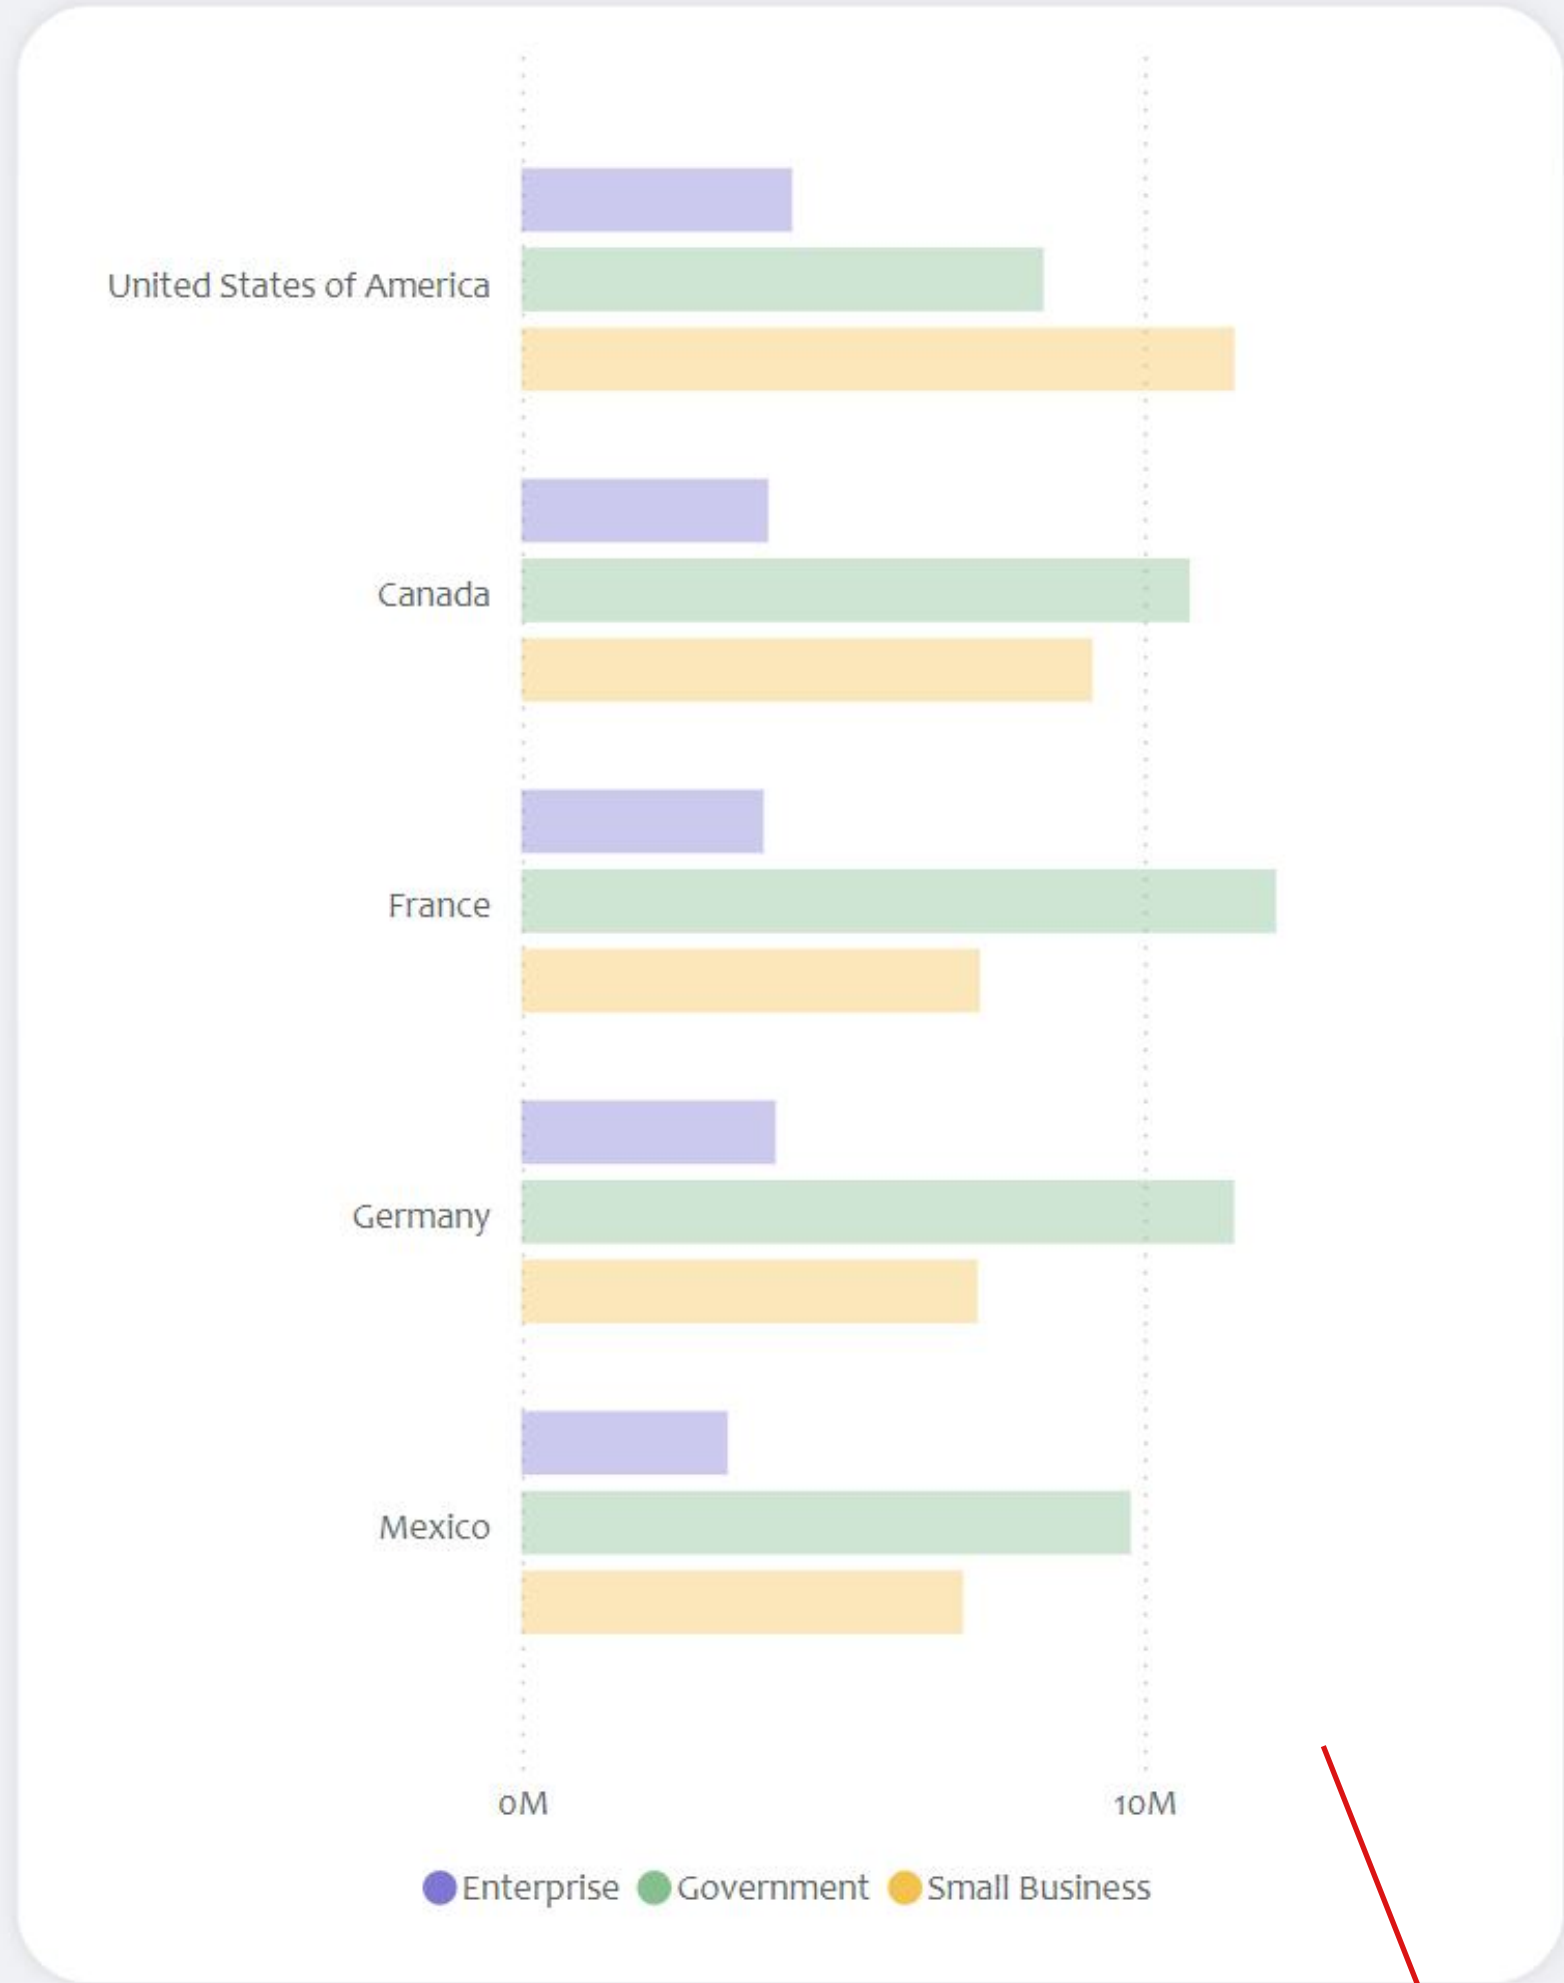

→ Sales overview 2024

Lorem ipsum is een opvultekst die drukkers, zeters, grafisch ontwerpers.