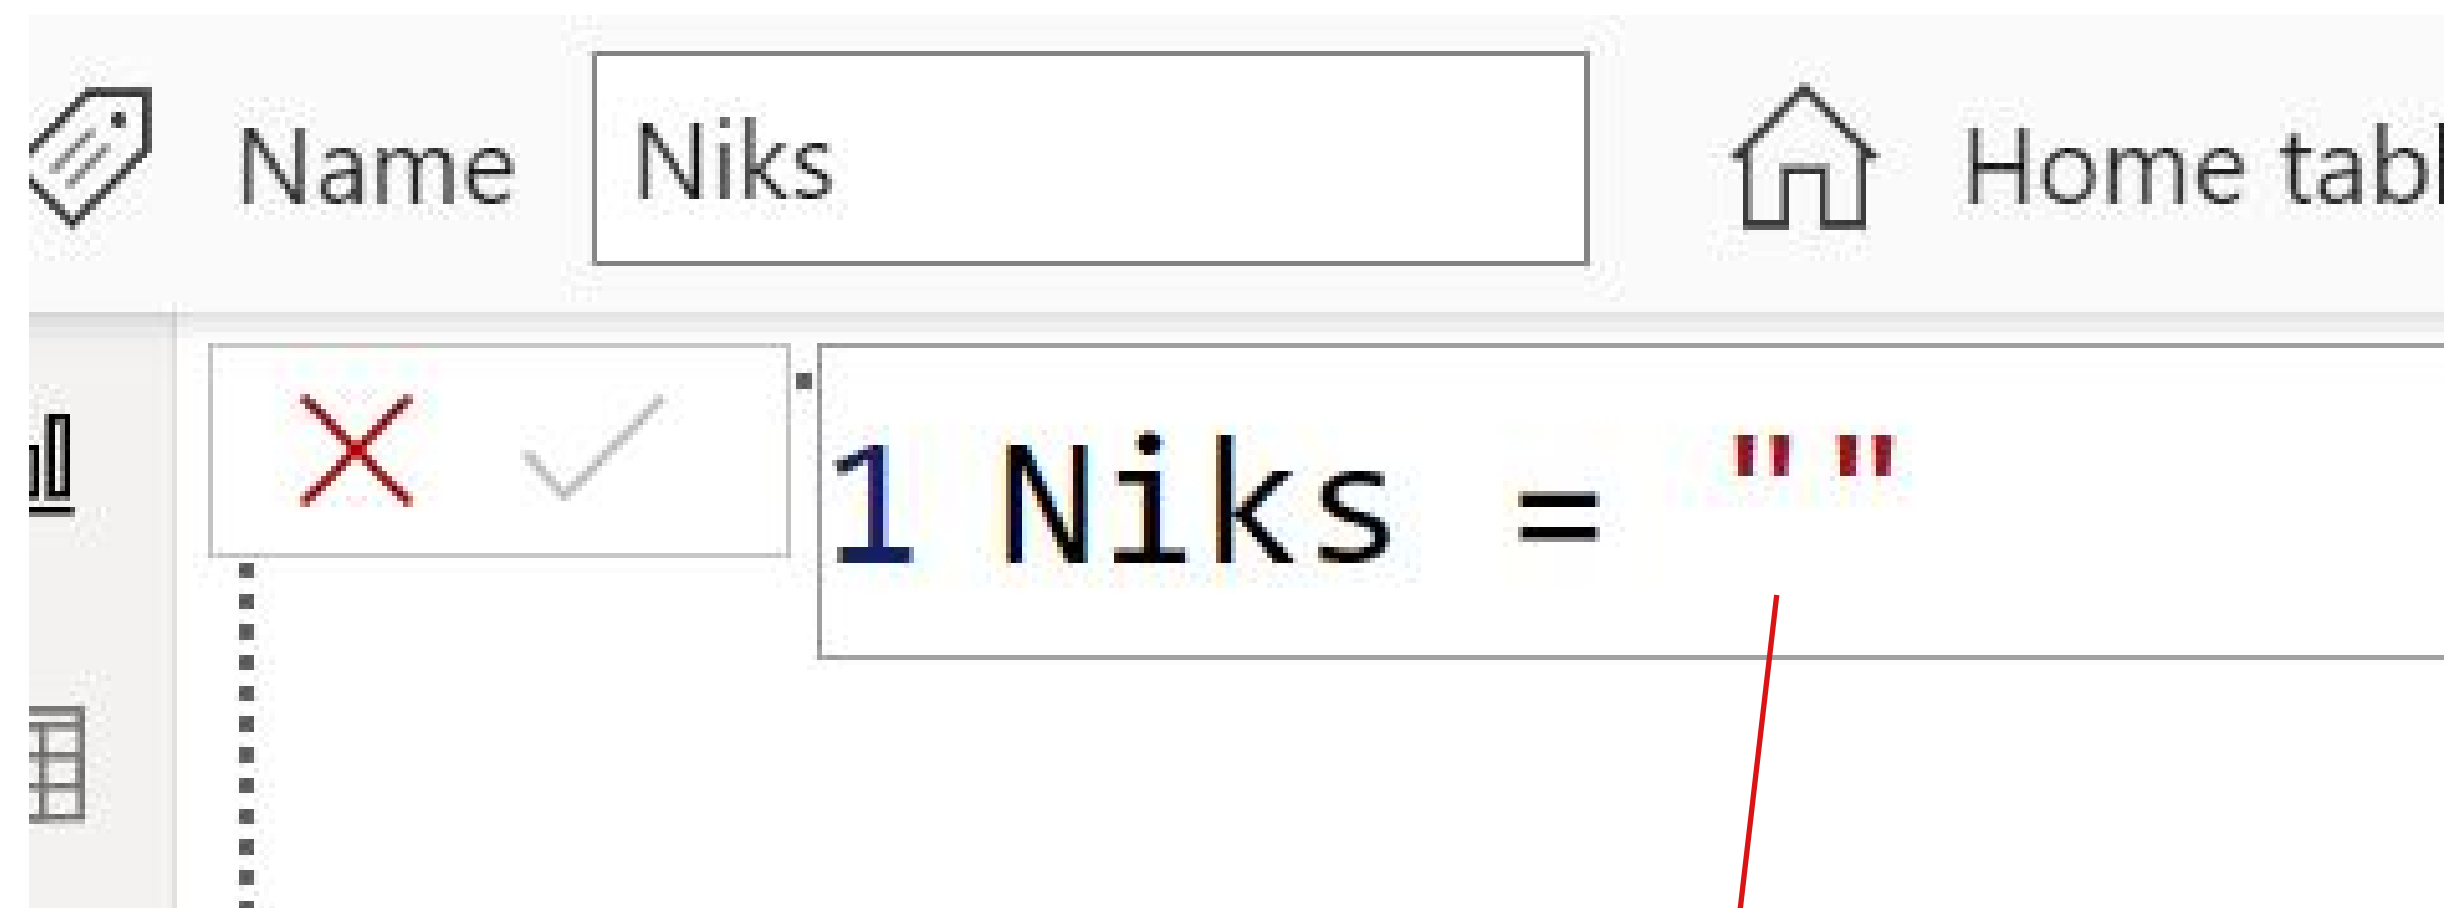

Insert a empty measure in your semantic model or power bi report