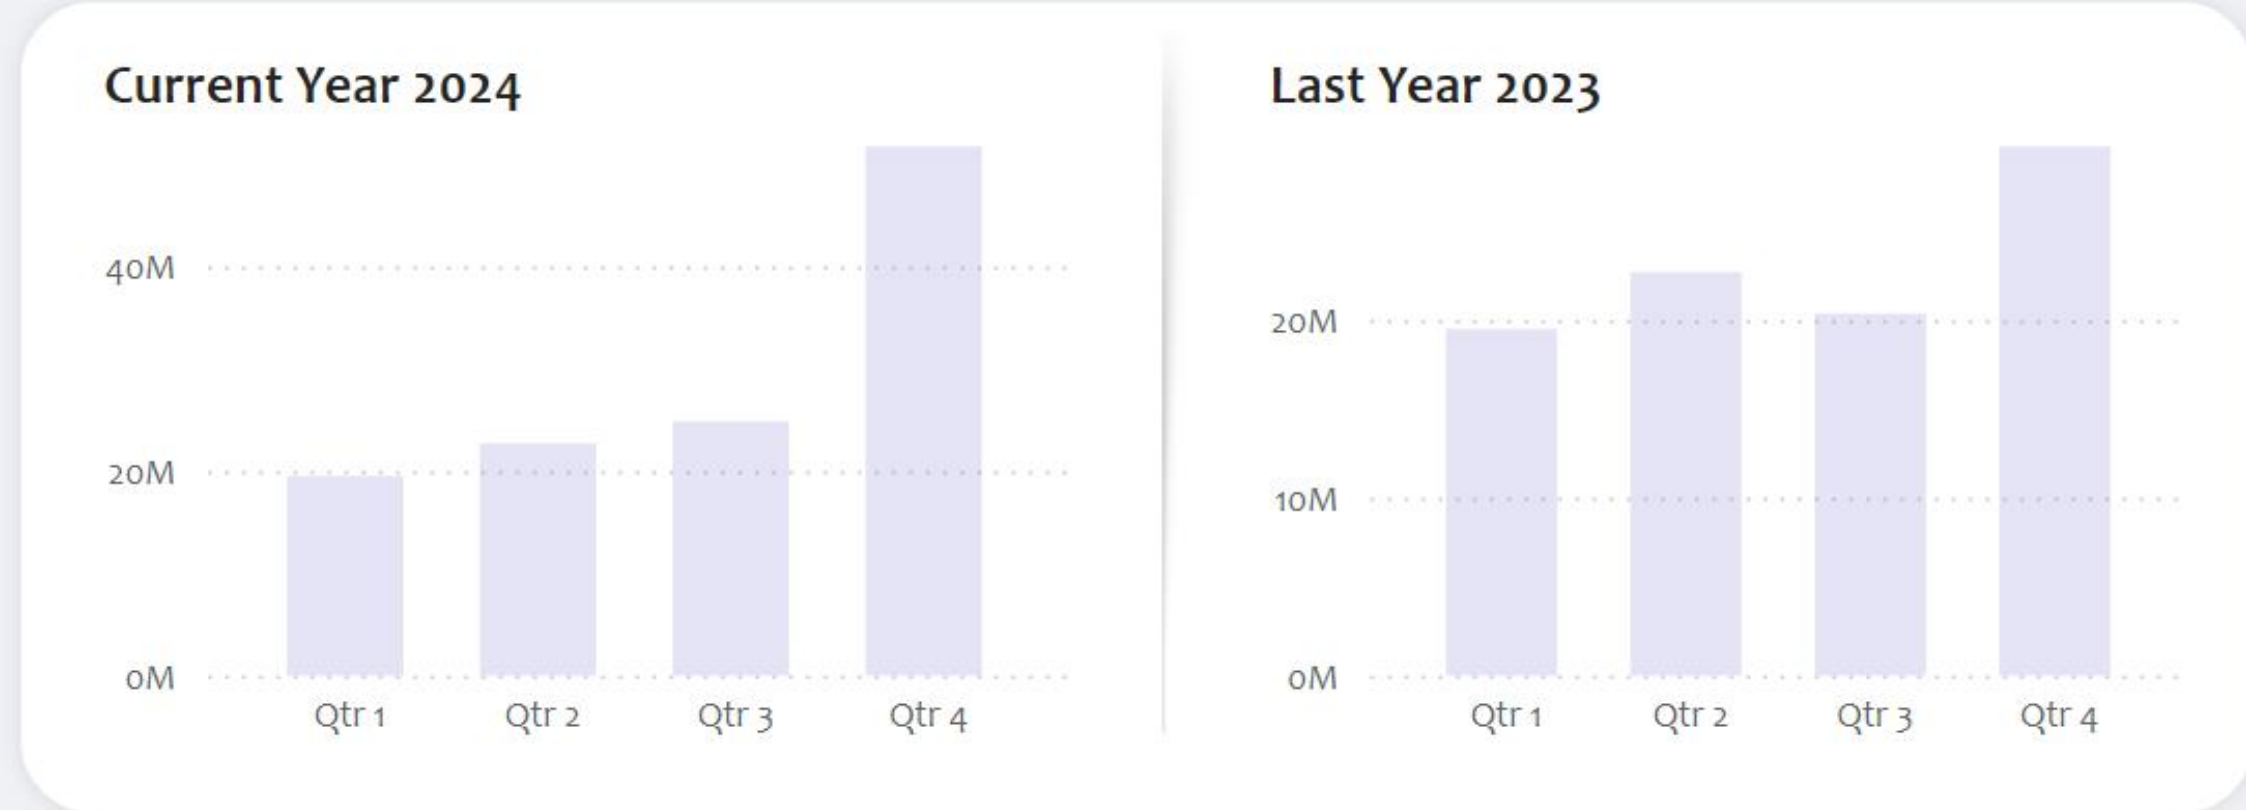

→ Sales overview

Lorem ipsum is een opvultekst die drukkers, zeters, grafisch ontwerpers en dergelijken gebruiken om te kijken