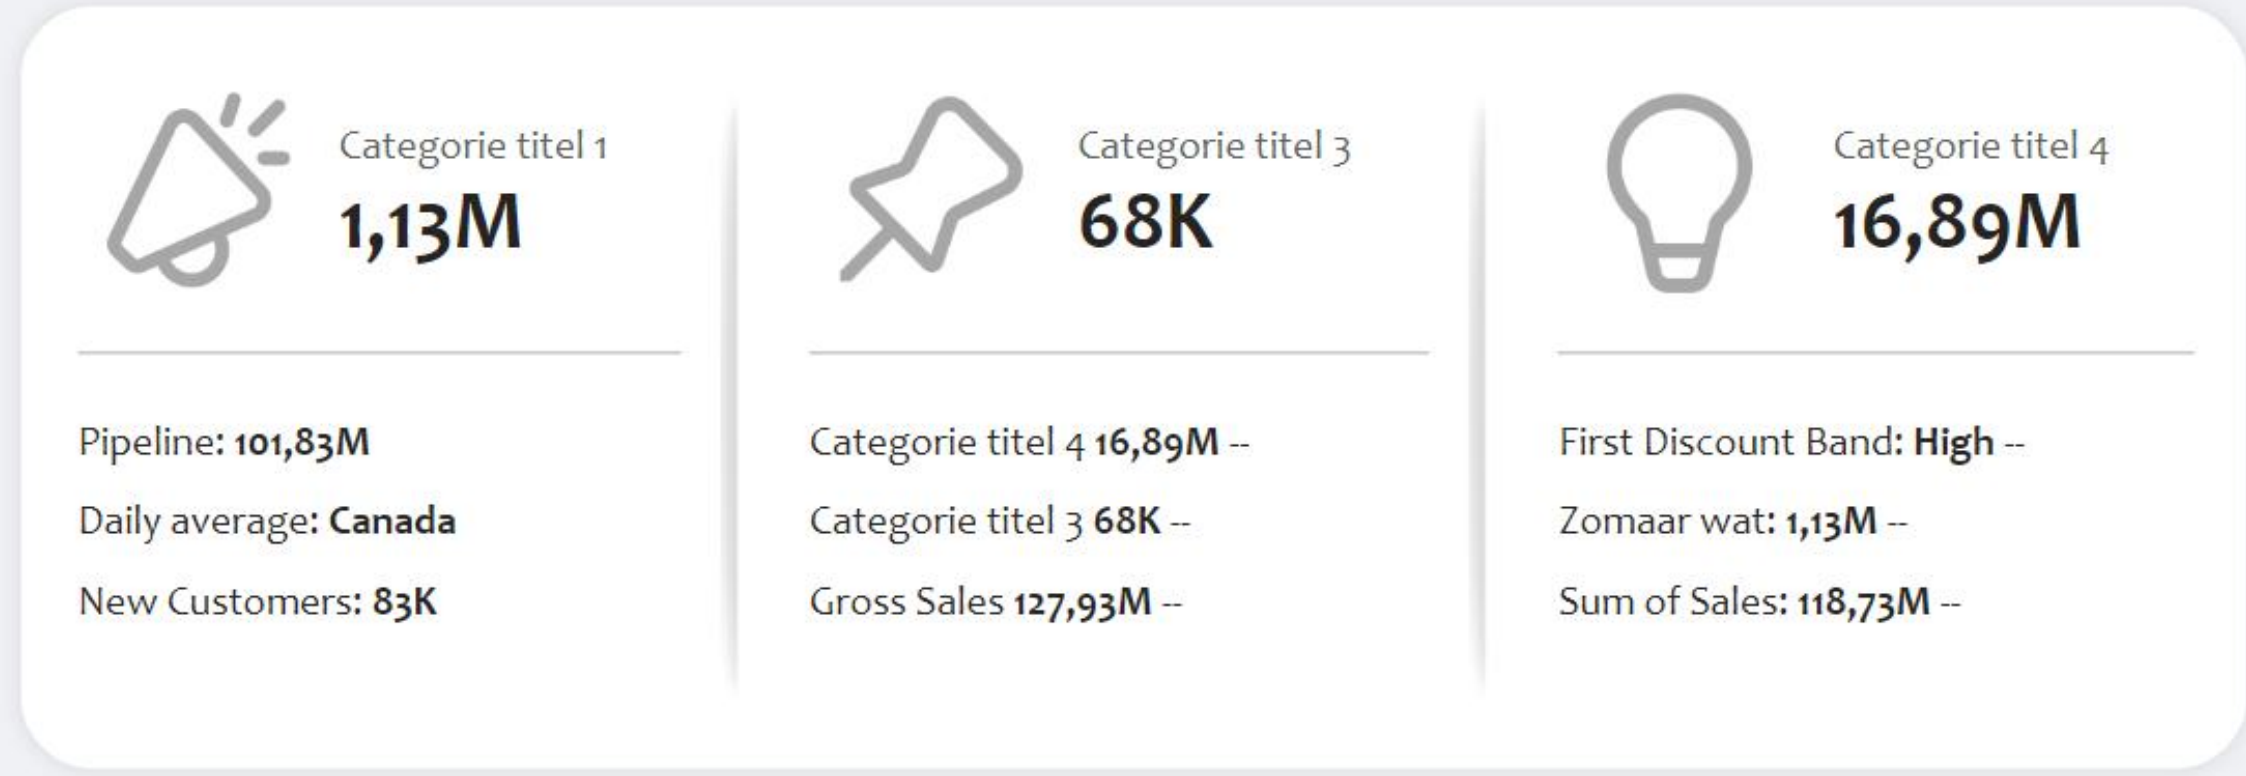

→ Sales overview

Lorem ipsum is een opvultekst die drukkers, zettters, grafisch ontwerpers en dergelijken gebruiken om te kijken