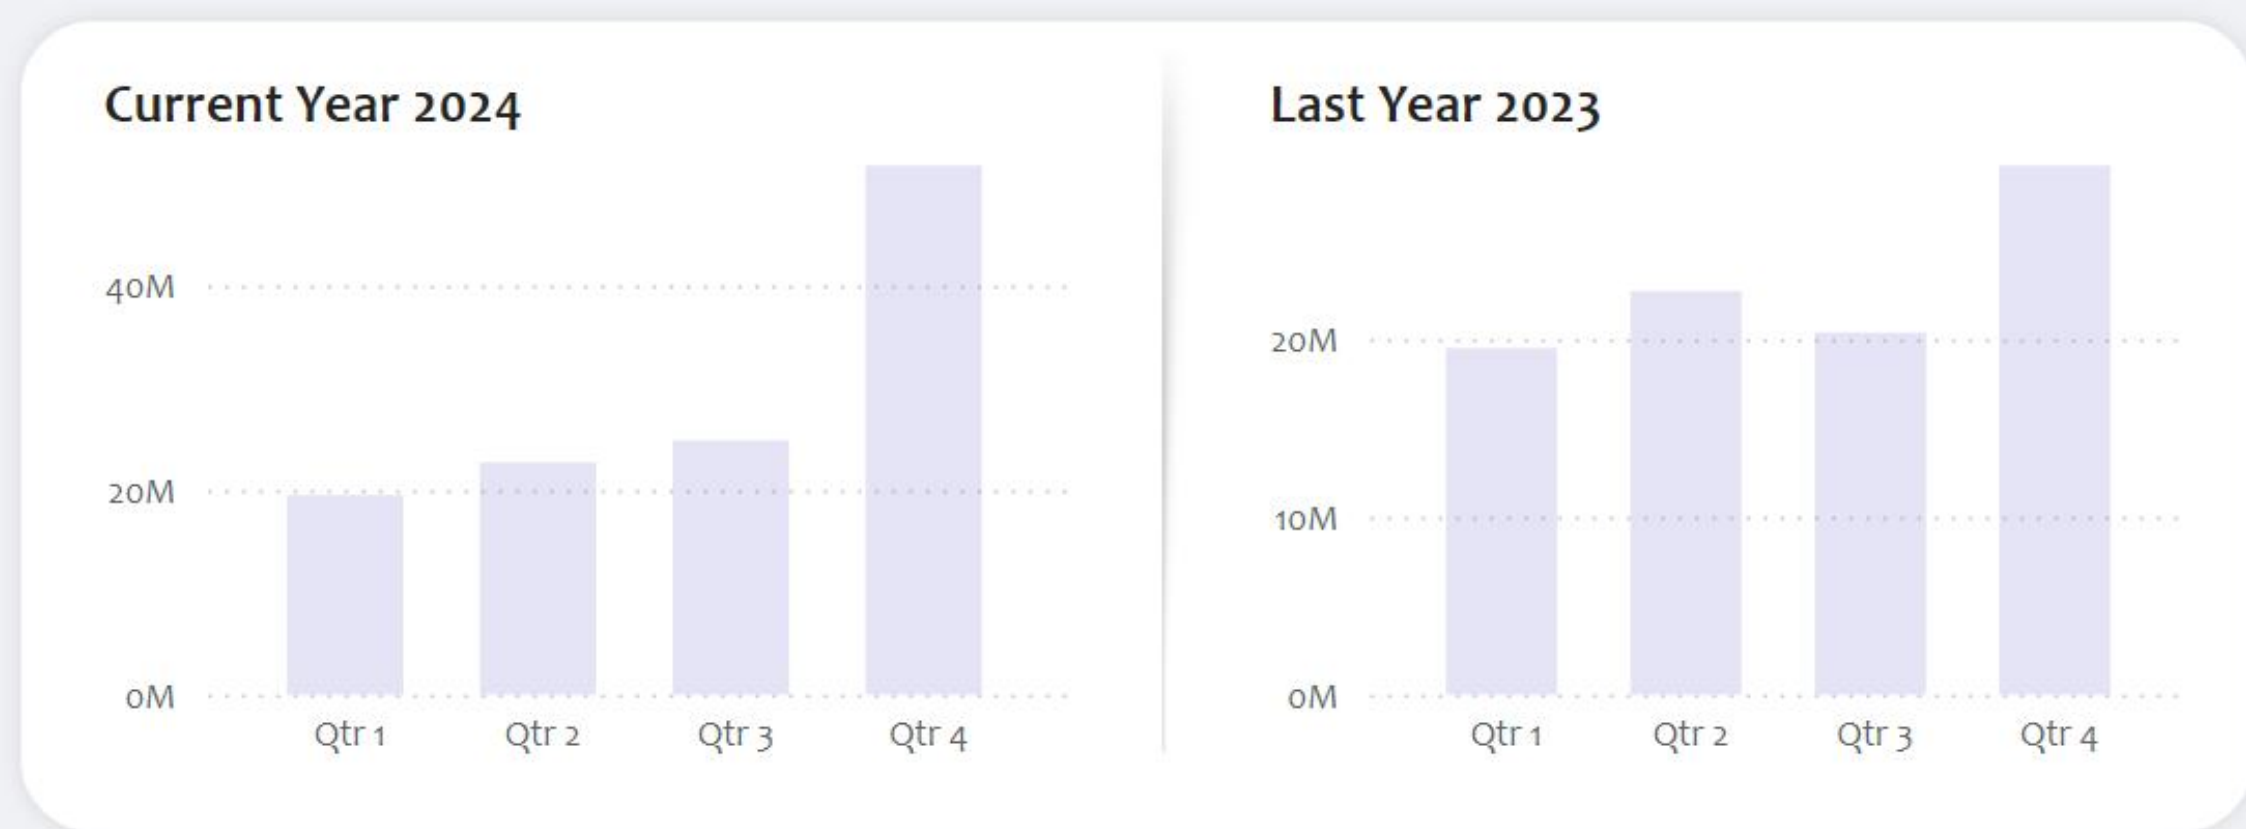

→ Sales overview

Lorem ipsum is een opvultekst die drukkers, zettters, grafisch ontwerpers en dergelijken gebruiken om te kijken