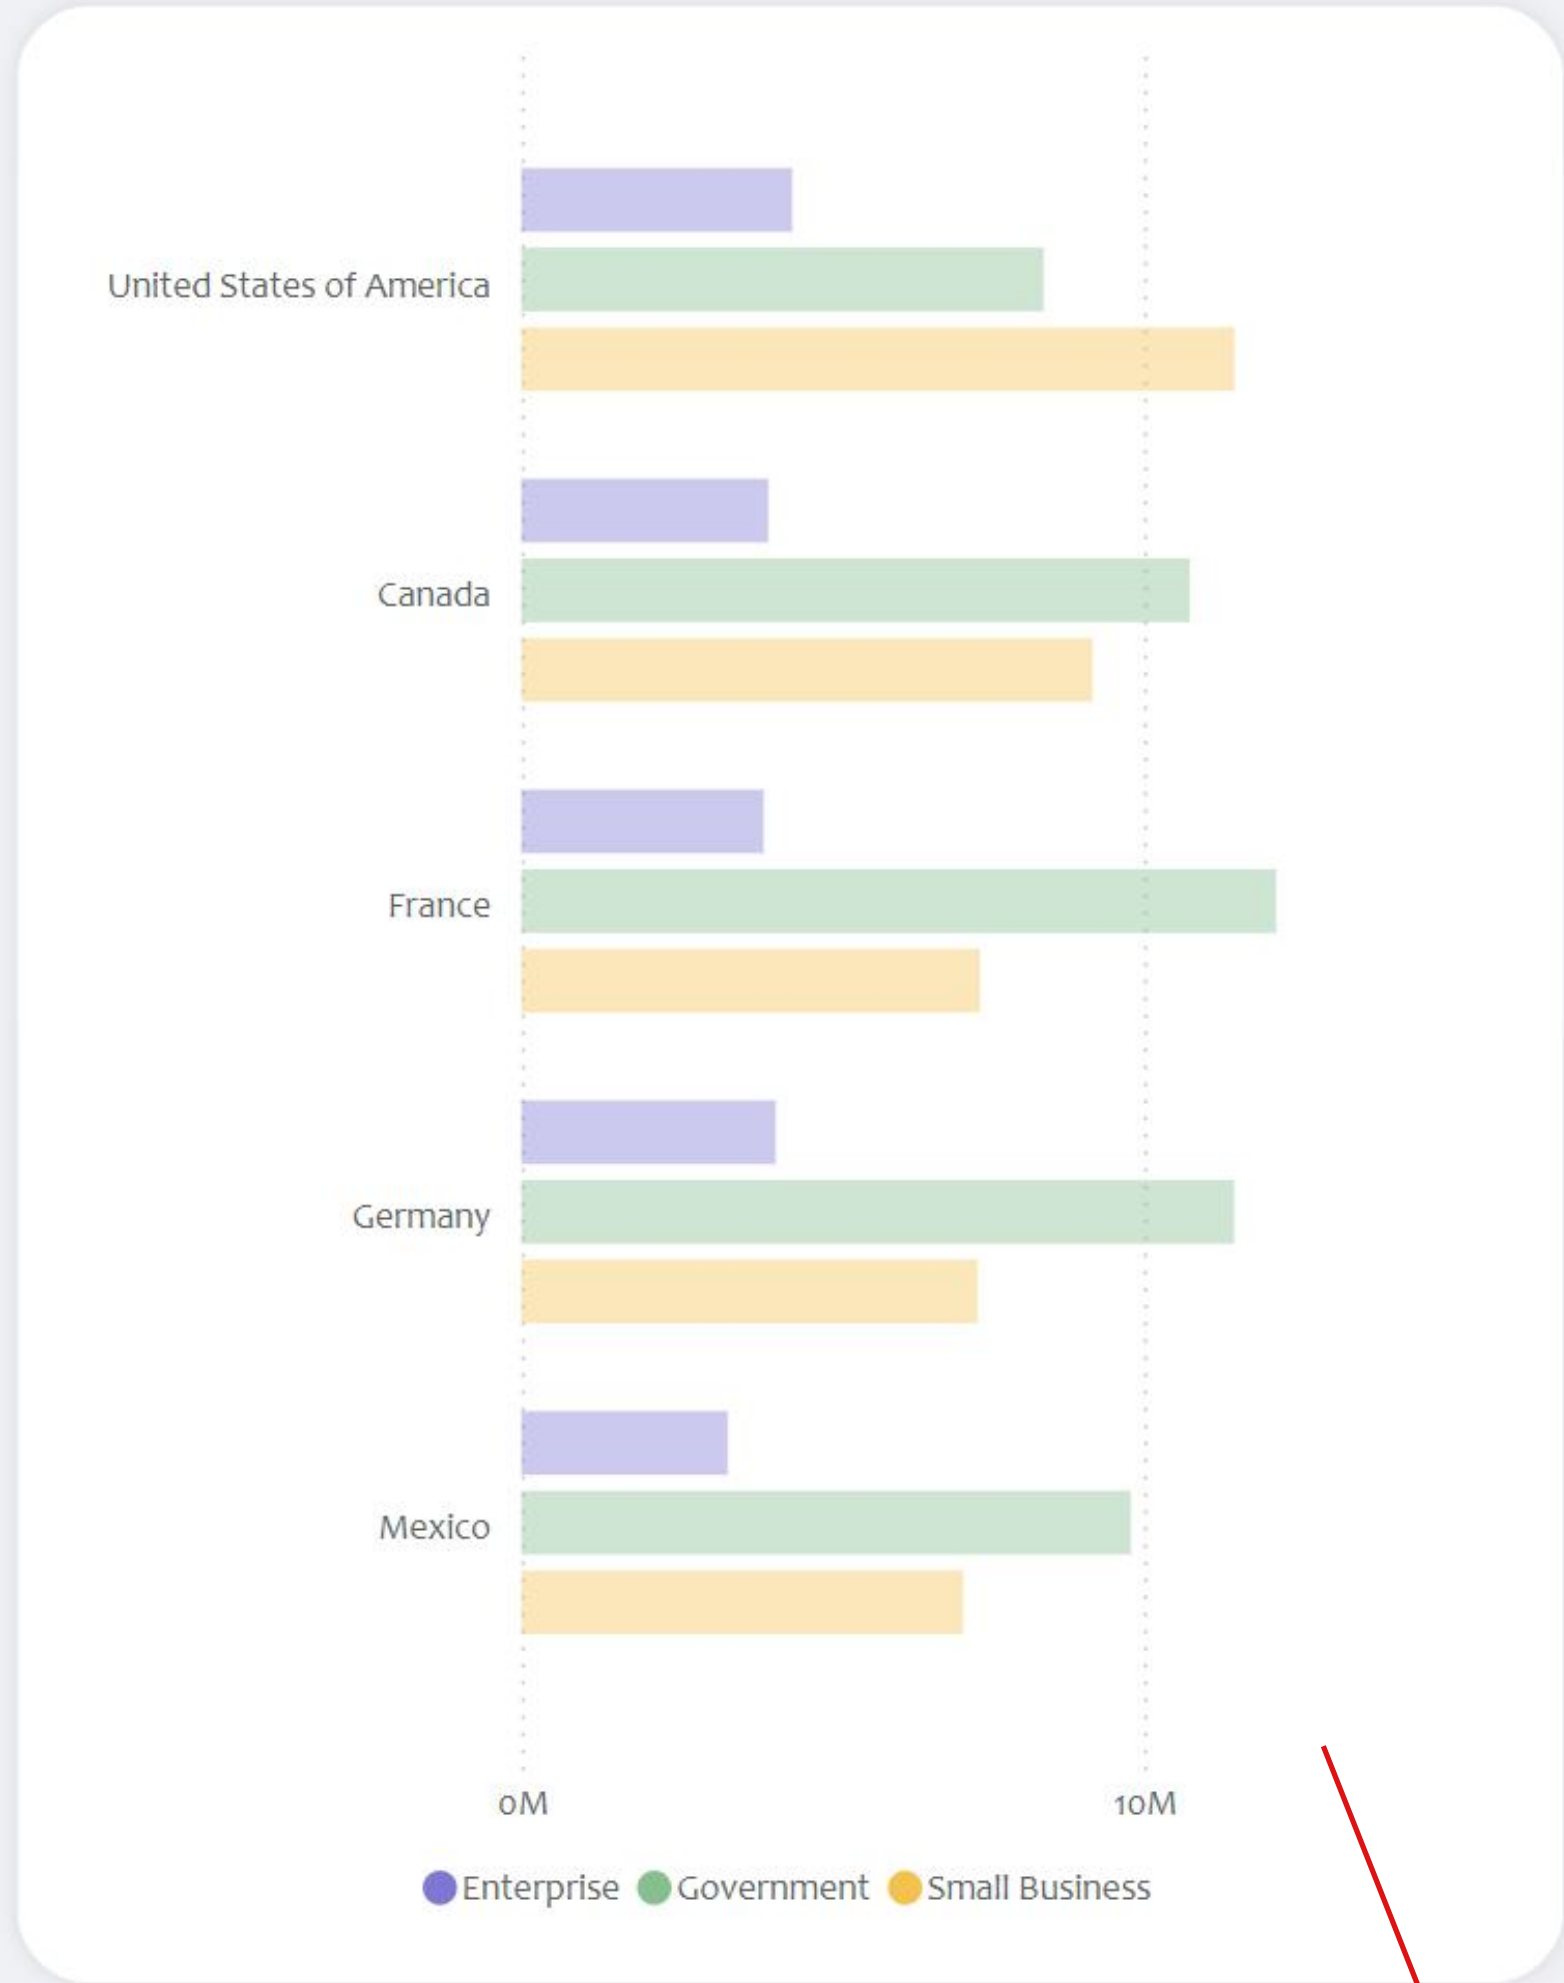

→ Sales overview 2024

Lorem ipsum is een opvultekst die drukkers, zettters, grafisch ontwerpers.